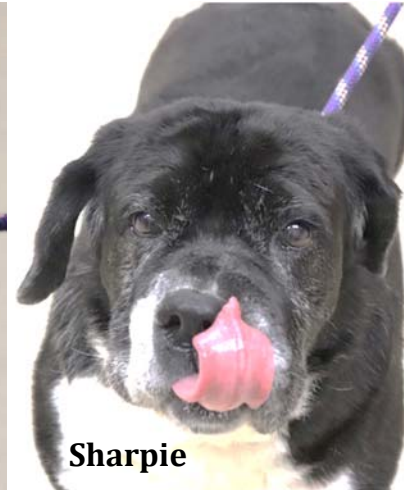

One of our artists giving helpful tips.

Our junior handlers came to paint.

All of our painters in action!

A special thank you to our artists that helped out!

Helping Senior Dogs

Recent dogs we are helping this month are below. We're working with a local shelter to give these dogs the best chance possible in a new forever home.

Denali

Sharpie

Herschel

Hubert

Goat

Baby

Matching Fund Drive

Throughout the month of November 2019, Lizzy's Fund is having their **100% Matching Fund Drive!** That means every donation made between November 1st and November 30th, 2019 will be completely matched. All of the funds will go to senior dogs in need (like the ones pictured above). Please consider donating today!